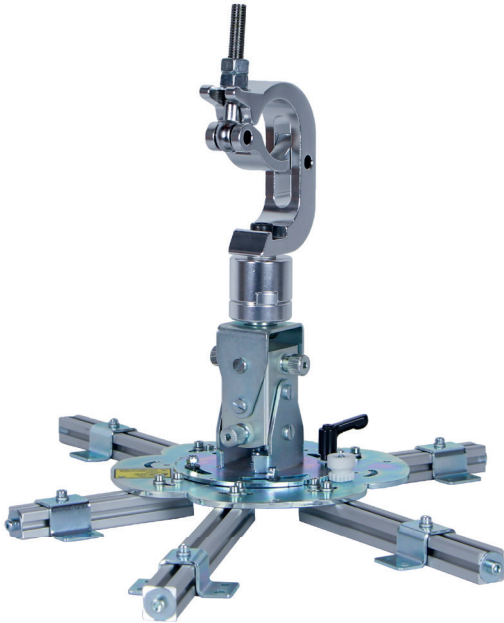

# PAULINE

## PAULINE

Universal truss mount for projectors

- ▶ for small to medium-sized projectors
- ▶ load capacity up to 25 kg / 55.1 lbs
- ▶ quick and easy adjustment options
- ▶ safe and rugged design

PAULINE is a lightweight and easy-to-use projector mount that allows small and medium-sized projectors of up to 25 kg to be simply mounted on a traverse. The universal mounting system with five individually adjustable arms allows adaptation to almost any thread hole pattern of a projector. This allows the projector to be aligned quickly and easily using the various adjustment screws on the bracket.

### SPECIFICATIONS

---

Model Number	TH-PROJ-UNI
Dimensions	448 mm [17.6 inch] x 394 mm [15.5 inch] x 331 mm [13 inch]
Weight	3.5 kg / 7.71 lbs
Max. weight load	25.0 kg / 55.1 lbs
Approved projectors *1	PT-EZ590, PT-EW650, PT-EX620, PT-EW550, PT-EX520, PT-RZ570, PT-MZ770, PT-MZ670, PT-DZ870, PT-DW830, PT-DX100, PT-DZ6710, PT-DZ6700, PT-DW6300, PT-D6000, PT-D5000, EP-EB-L510U

\*1 The listed projectors are only examples. Nearly every projector with a maximum weight of 25kg / 55,1 lbs can be attached to the TH-PROJ-UNI ceiling mount.