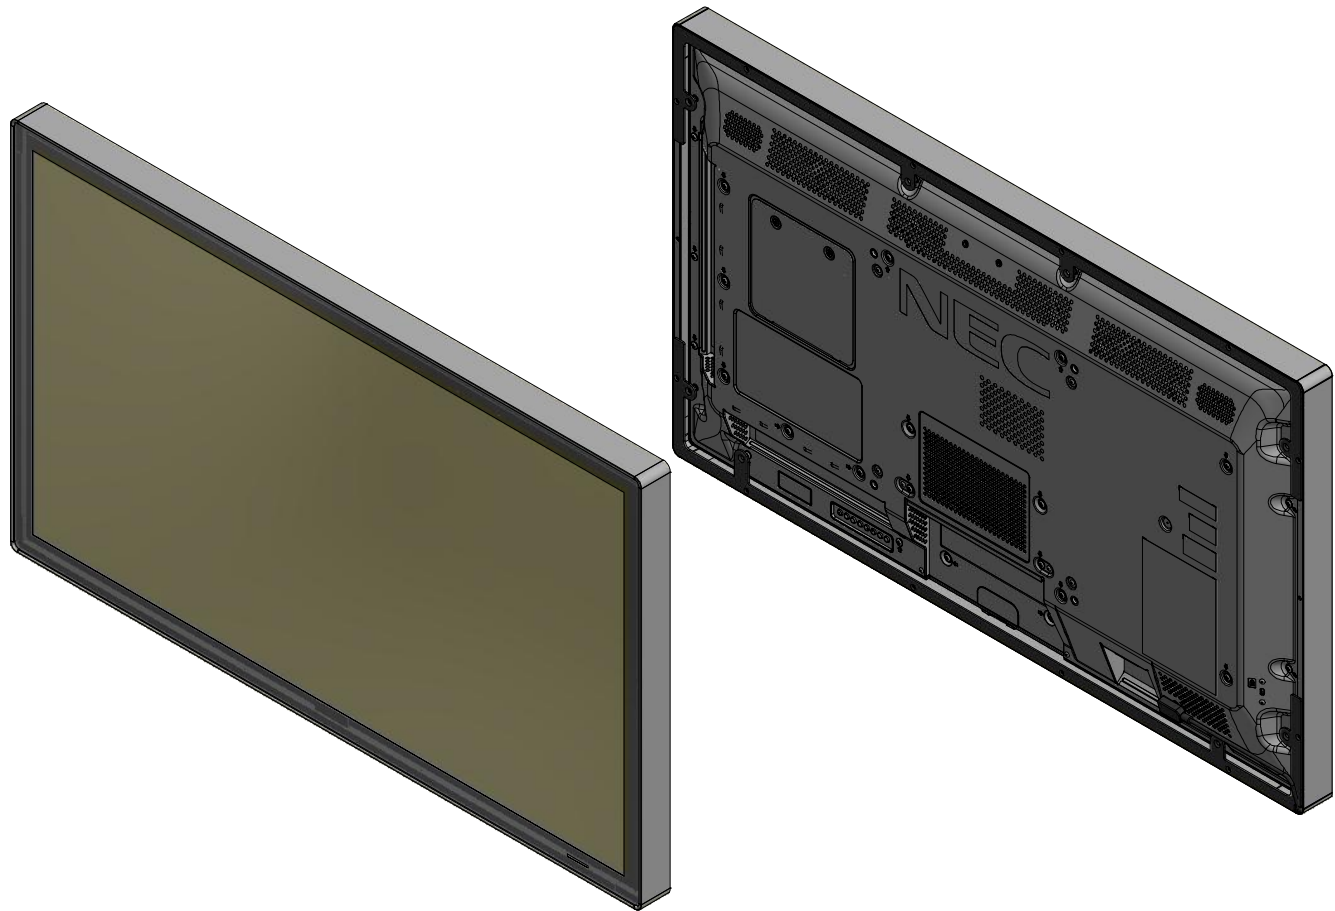

322,00±2,00

300,00±1,00

322,00±2,00

65,00±2,00

3,55±0,50

Distance between front glass to top of the bezel

B (1 : 2)

		<small>© COPYRIGHT EXACT SOLUTIONS This print and the information shown thereon, is the property of EXACT SOLUTIONS. It may not be delivered to others nor reproduced for general circulation without the written consent of the EXACT SOLUTIONS.</small>		Material:	Revision: 01
				Weight: 21,000 kg	
		Supplier:		Title: primeTOUCH flat 40" with NEC P/V404	
	Date	Name			
	Author	01.02.2018	Victor Ibanescu		
	Checked			PartNr.: primeTOUCH-flat-40	
	Approved				
		<small>Dimensions in mm Angles 2X'X' Unless specified, tolerance is ±0,1mm</small>		SCALE: 1 : 8 A3	
Status	Change log	Date	Name	Number of pages: 1/1	