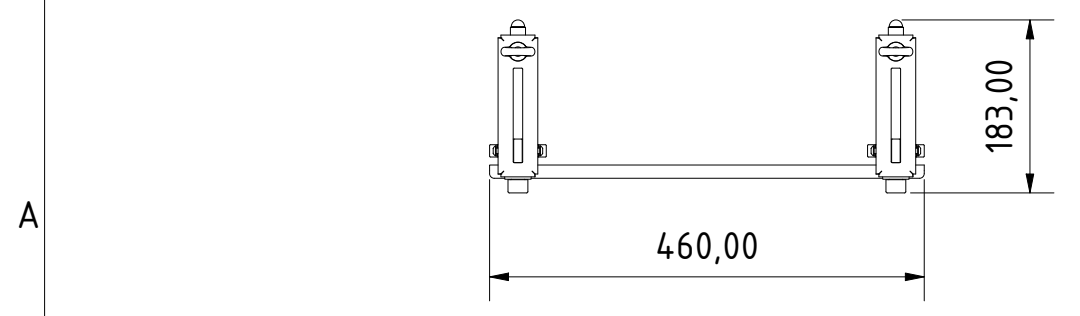

Lösbare Verbindungsplatte
Für RH-TM-DUNI-L-V1 gibt
es eine 660 mm Verbindungsplatte
für VESA 600 x 600

| | | | | | |
|--------|------------|---|----------------------------|--------------------------------|------------------|
| | | © COPYRIGHT EXACT SOLUTIONS This print and the information shown thereon, is the property of EXACT SOLUTIONS. It may not be delivered to others nor reproduced for general circulation without the written consent of the EXACT SOLUTIONS. | | Material: | Revision: 02 |
| | | | | | Weight: 7.621 kg |
| | | | | Supplier: | |
| | | Date | Name | Title: Display Rigghalter L | |
| | | Author | 16/12/2019 victor.ibanescu | | |
| | | Checked | | | |
| | | Approved | | | |
| | | | | PartNr.: RH-TM-DUNI-L-V1 | |
| | | | | | |
| | | | | A3 | |
| Status | Change log | Date | Name | Number of pages: 1/1 | |

Dimensions in mm